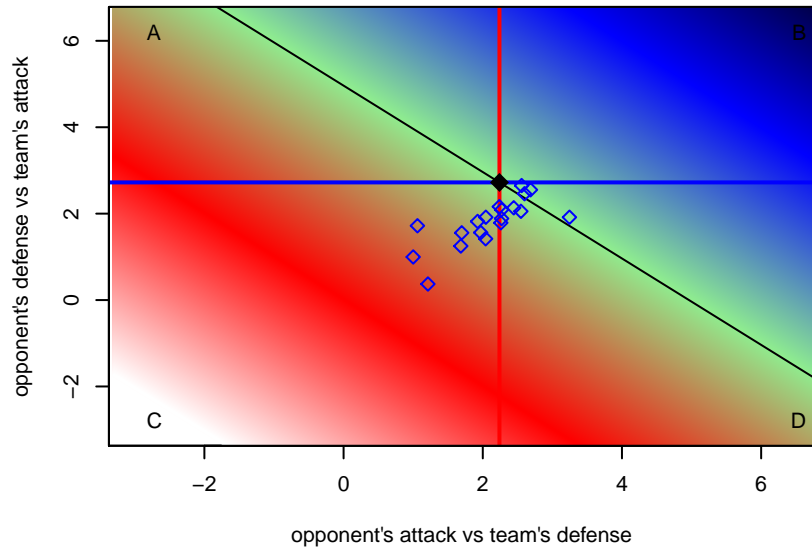

Washington Timbers Red 2 G02

Washington Timbers
 Vancouver, WA
 G02 total strength=1516
 attack=15.22 defense=9.39
 spr league = Win OYS G02 Div 1 Red

alt names used:
 WA Timbers FC G02 Red 2
 WASHINGTON TIMBERS G02 RED 2 (WA)
 WTFC G02 Red 2
 WA Timbers 02G Red 2
 WA Timbers 02G Red 2

Venues played:
 2016 Clash At the Border Div 1 Gold/Silver U15
 2016 Beaverton Cup GU15 Silver
 2016 Oswego Nike Cup Silver U15
 2016 Win OYS G02 Division 1 Red
 2016 OYS Presidents Cup G02

Washington Timbers Red 2 G02
 Dots are actual minus expected GF (blue circles) and GA (red triangles).
 Blue line is smoothed change in attack strength. Red is smoothed change in defense strength.

**attack and defense variance (black dot)
relative to other teams
and top 10 in region**

**attack and defense rating
relative to others at age
and all opponents in last 13 months**

**attack and defense rating
relative to others at age
and all opponents in last 13 months**

Performance relative to 13 month average

Performance relative to 13 month average

Distribution of opponents
Red = Lose zone, Blue = Win zone, Green = Even
Black line separates win/lose zones

lot. A=Neither has attack advantage, B=Opponent has both attack and defense advantage, C=Opponent has both attack and defense disadvantage, D=Both have