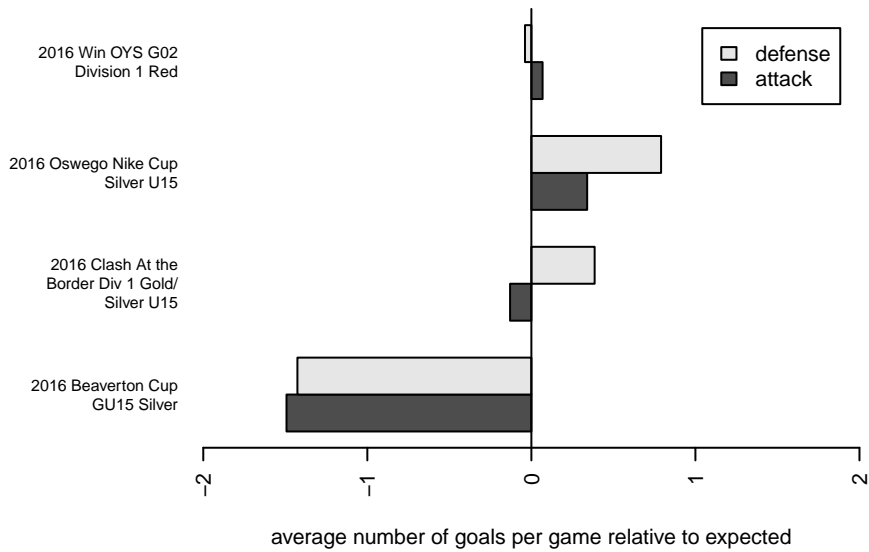

Washington Timbers Red 2 G02

Washington Timbers
 Vancouver, WA
 G02 total strength=1516
 attack=15.22 defense=9.39
 spr league = Win OYS G02 Div 1 Red

alt names used:
 WA Timbers FC G02 Red 2
 WASHINGTON TIMBERS G02 RED 2 (WA)
 WTFC G02 Red 2
 WA Timbers 02G Red 2
 WA Timbers 02G Red 2

Venues played:
 2016 Clash At the Border Div 1 Gold/Silver U15
 2016 Beaverton Cup GU15 Silver
 2016 Oswego Nike Cup Silver U15
 2016 Win OYS G02 Division 1 Red
 2016 OYS Presidents Cup G02

Washington Timbers Red 2 G02
 Dots are actual minus expected GF (blue circles) and GA (red triangles).
 Blue line is smoothed change in attack strength. Red is smoothed change in defense strength.

**attack and defense variance (black dot)
relative to other teams
and top 10 in region**

**attack and defense rating
relative to others at age
and all opponents in last 13 months**

**attack and defense rating
relative to others at age
and all opponents in last 13 months**

Performance relative to 13 month average

Performance relative to 13 month average

Distribution of opponents
Red = Lose zone, Blue = Win zone, Green = Even
Black line separates win/lose zones

lot. A=Neither has attack advantage, B=Opponent has both attack and defense advantage, C=Opponent has both attack and defense disadvantage, D=Both have