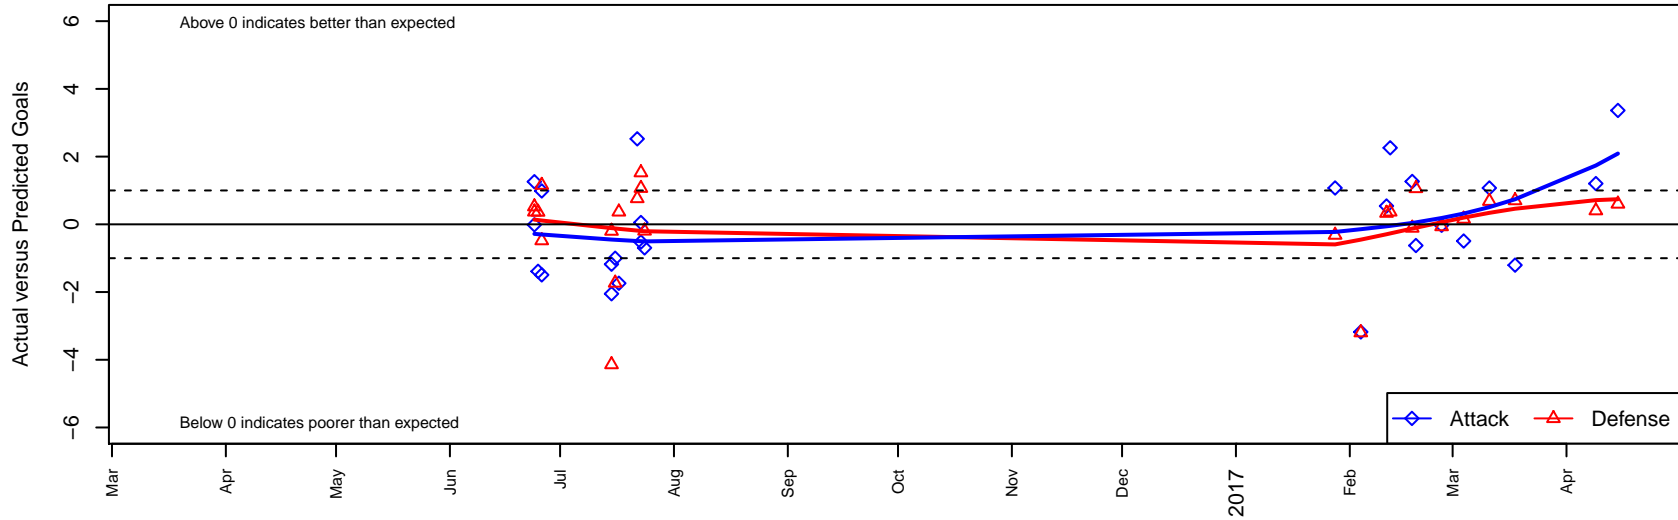

Washington Timbers Red 2 G02

Washington Timbers
 Vancouver, WA
 G02 total strength=1516
 attack=15.22 defense=9.39
 spr league = Win OYS G02 Div 1 Red

alt names used:
 WA Timbers FC G02 Red 2
 WASHINGTON TIMBERS G02 RED 2 (WA)
 WTFC G02 Red 2
 WA Timbers 02G Red 2
 WA Timbers 02G Red 2

Venues played:
 2016 Clash At the Border Div 1 Gold/Silver U15
 2016 Beaverton Cup GU15 Silver
 2016 Oswego Nike Cup Silver U15
 2016 Win OYS G02 Division 1 Red
 2016 OYS Presidents Cup G02

Washington Timbers Red 2 G02
 Dots are actual minus expected GF (blue circles) and GA (red triangles).
 Blue line is smoothed change in attack strength. Red is smoothed change in defense strength.

**attack and defense variance (black dot)
relative to other teams
and top 10 in region**

**attack and defense rating
relative to others at age
and all opponents in last 13 months**

**attack and defense rating
relative to others at age
and all opponents in last 13 months**

Performance relative to 13 month average

Performance relative to 13 month average

Distribution of opponents
Red = Lose zone, Blue = Win zone, Green = Even
Black line separates win/lose zones

lot. A=Neither has attack advantage, B=Opponent has both attack and defense advantage, C=Opponent has both attack and defense disadvantage, D=Both have